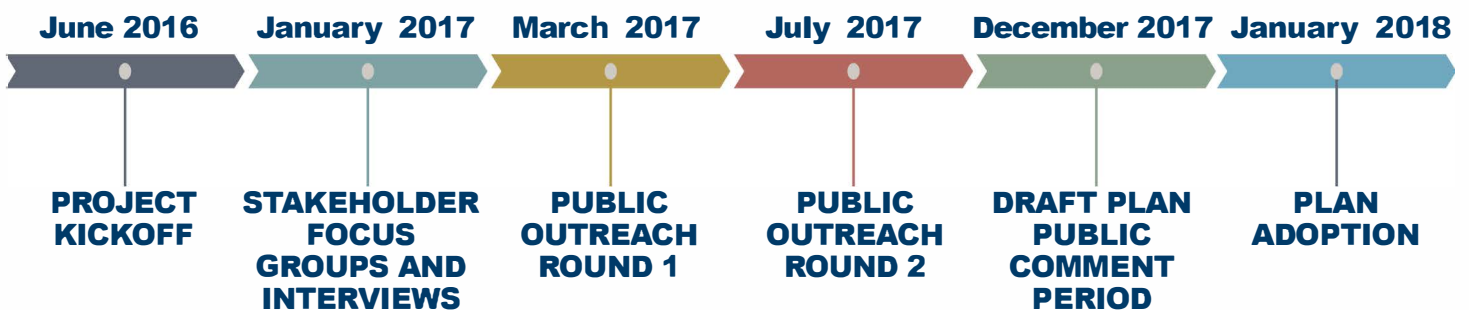

For More Information
crpcla.org/move2042